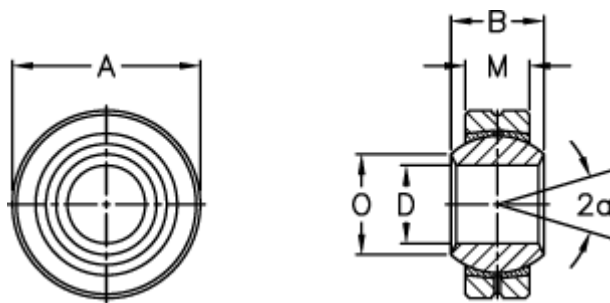

# Data Sheet

Article number: 03400008

Description: Fluro Rod end GL 8

## Measures

A	= 22	Static load C0 (kN) = 21.6
a (degrees)	= 14	Weight = 23
B	= 12	
D	= 8	
Dynamic load C (kN)	= 5.4	
M	= 9	
O	= 10.4	
Permissible rpm	= 620	